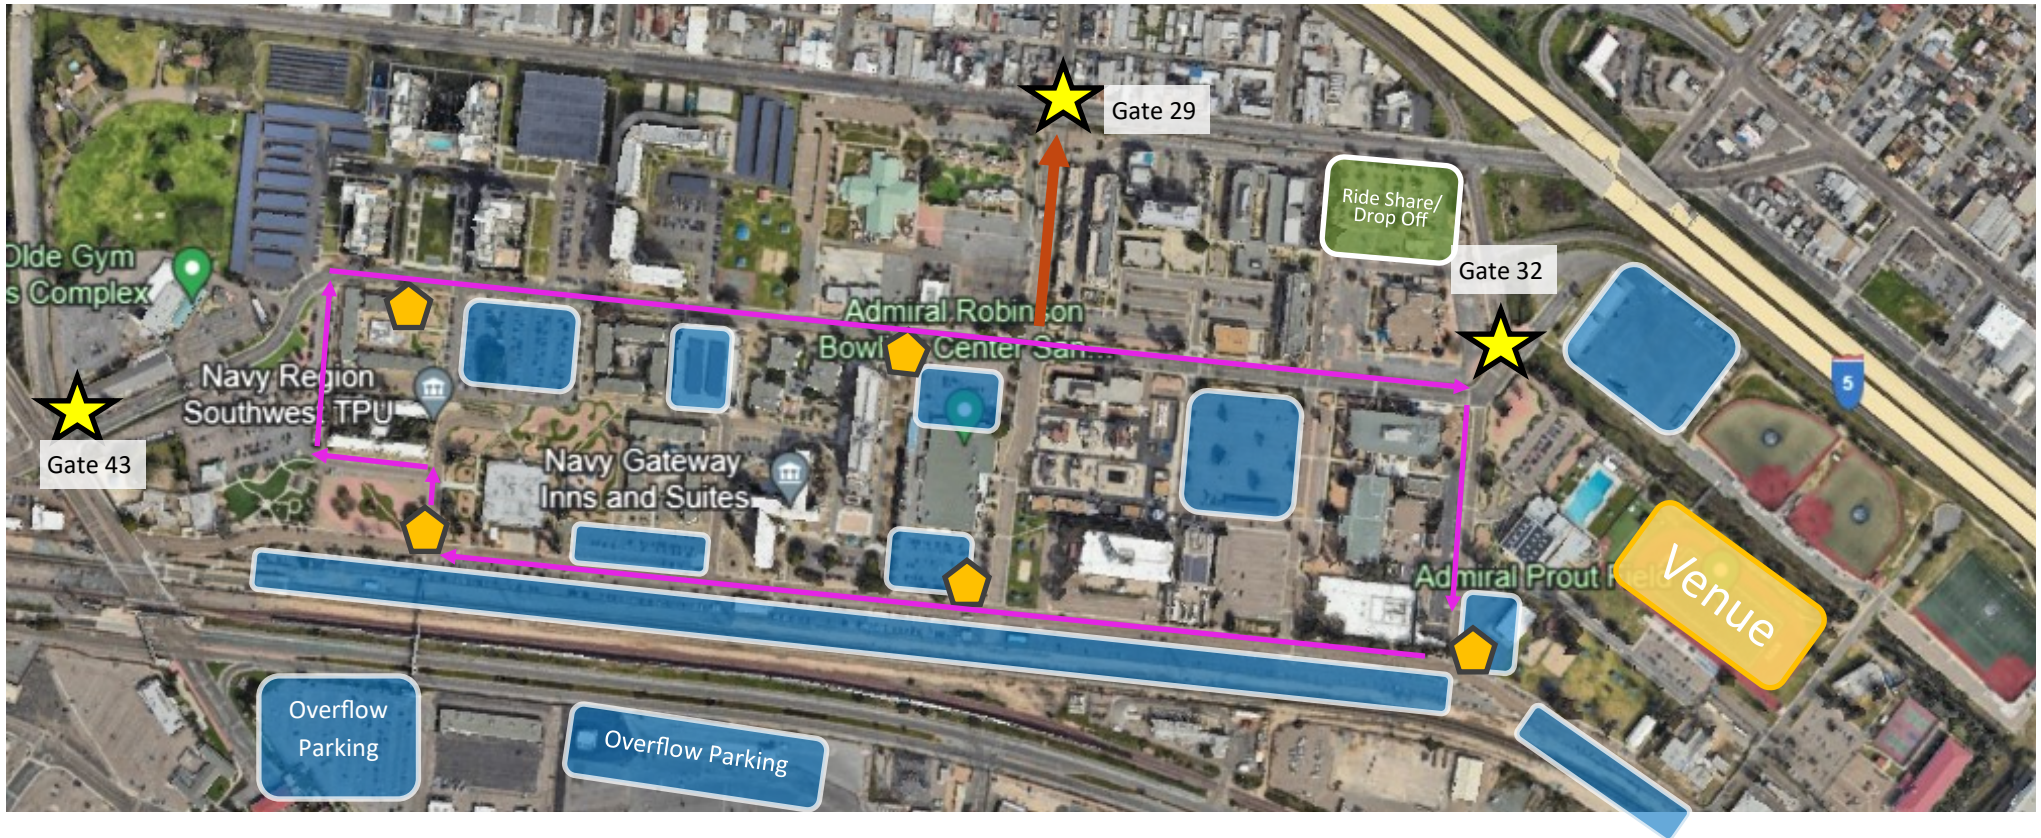

Operation MWR 6.1.2024

No Alcohol Beyond this Point

No Alcohol Beyond this Point

No Alcohol Beyond this Point

No Alcohol Beyond this Point

Operation MWR 6.01.2024

Shuttle Route & Gate Hours

Gate Hours

Gate 32: 1400-2300

Gate 43: 24/7

Gate 29: Outbound Only (Post -Show)

Shuttle Stops

Shuttle Route

Parking