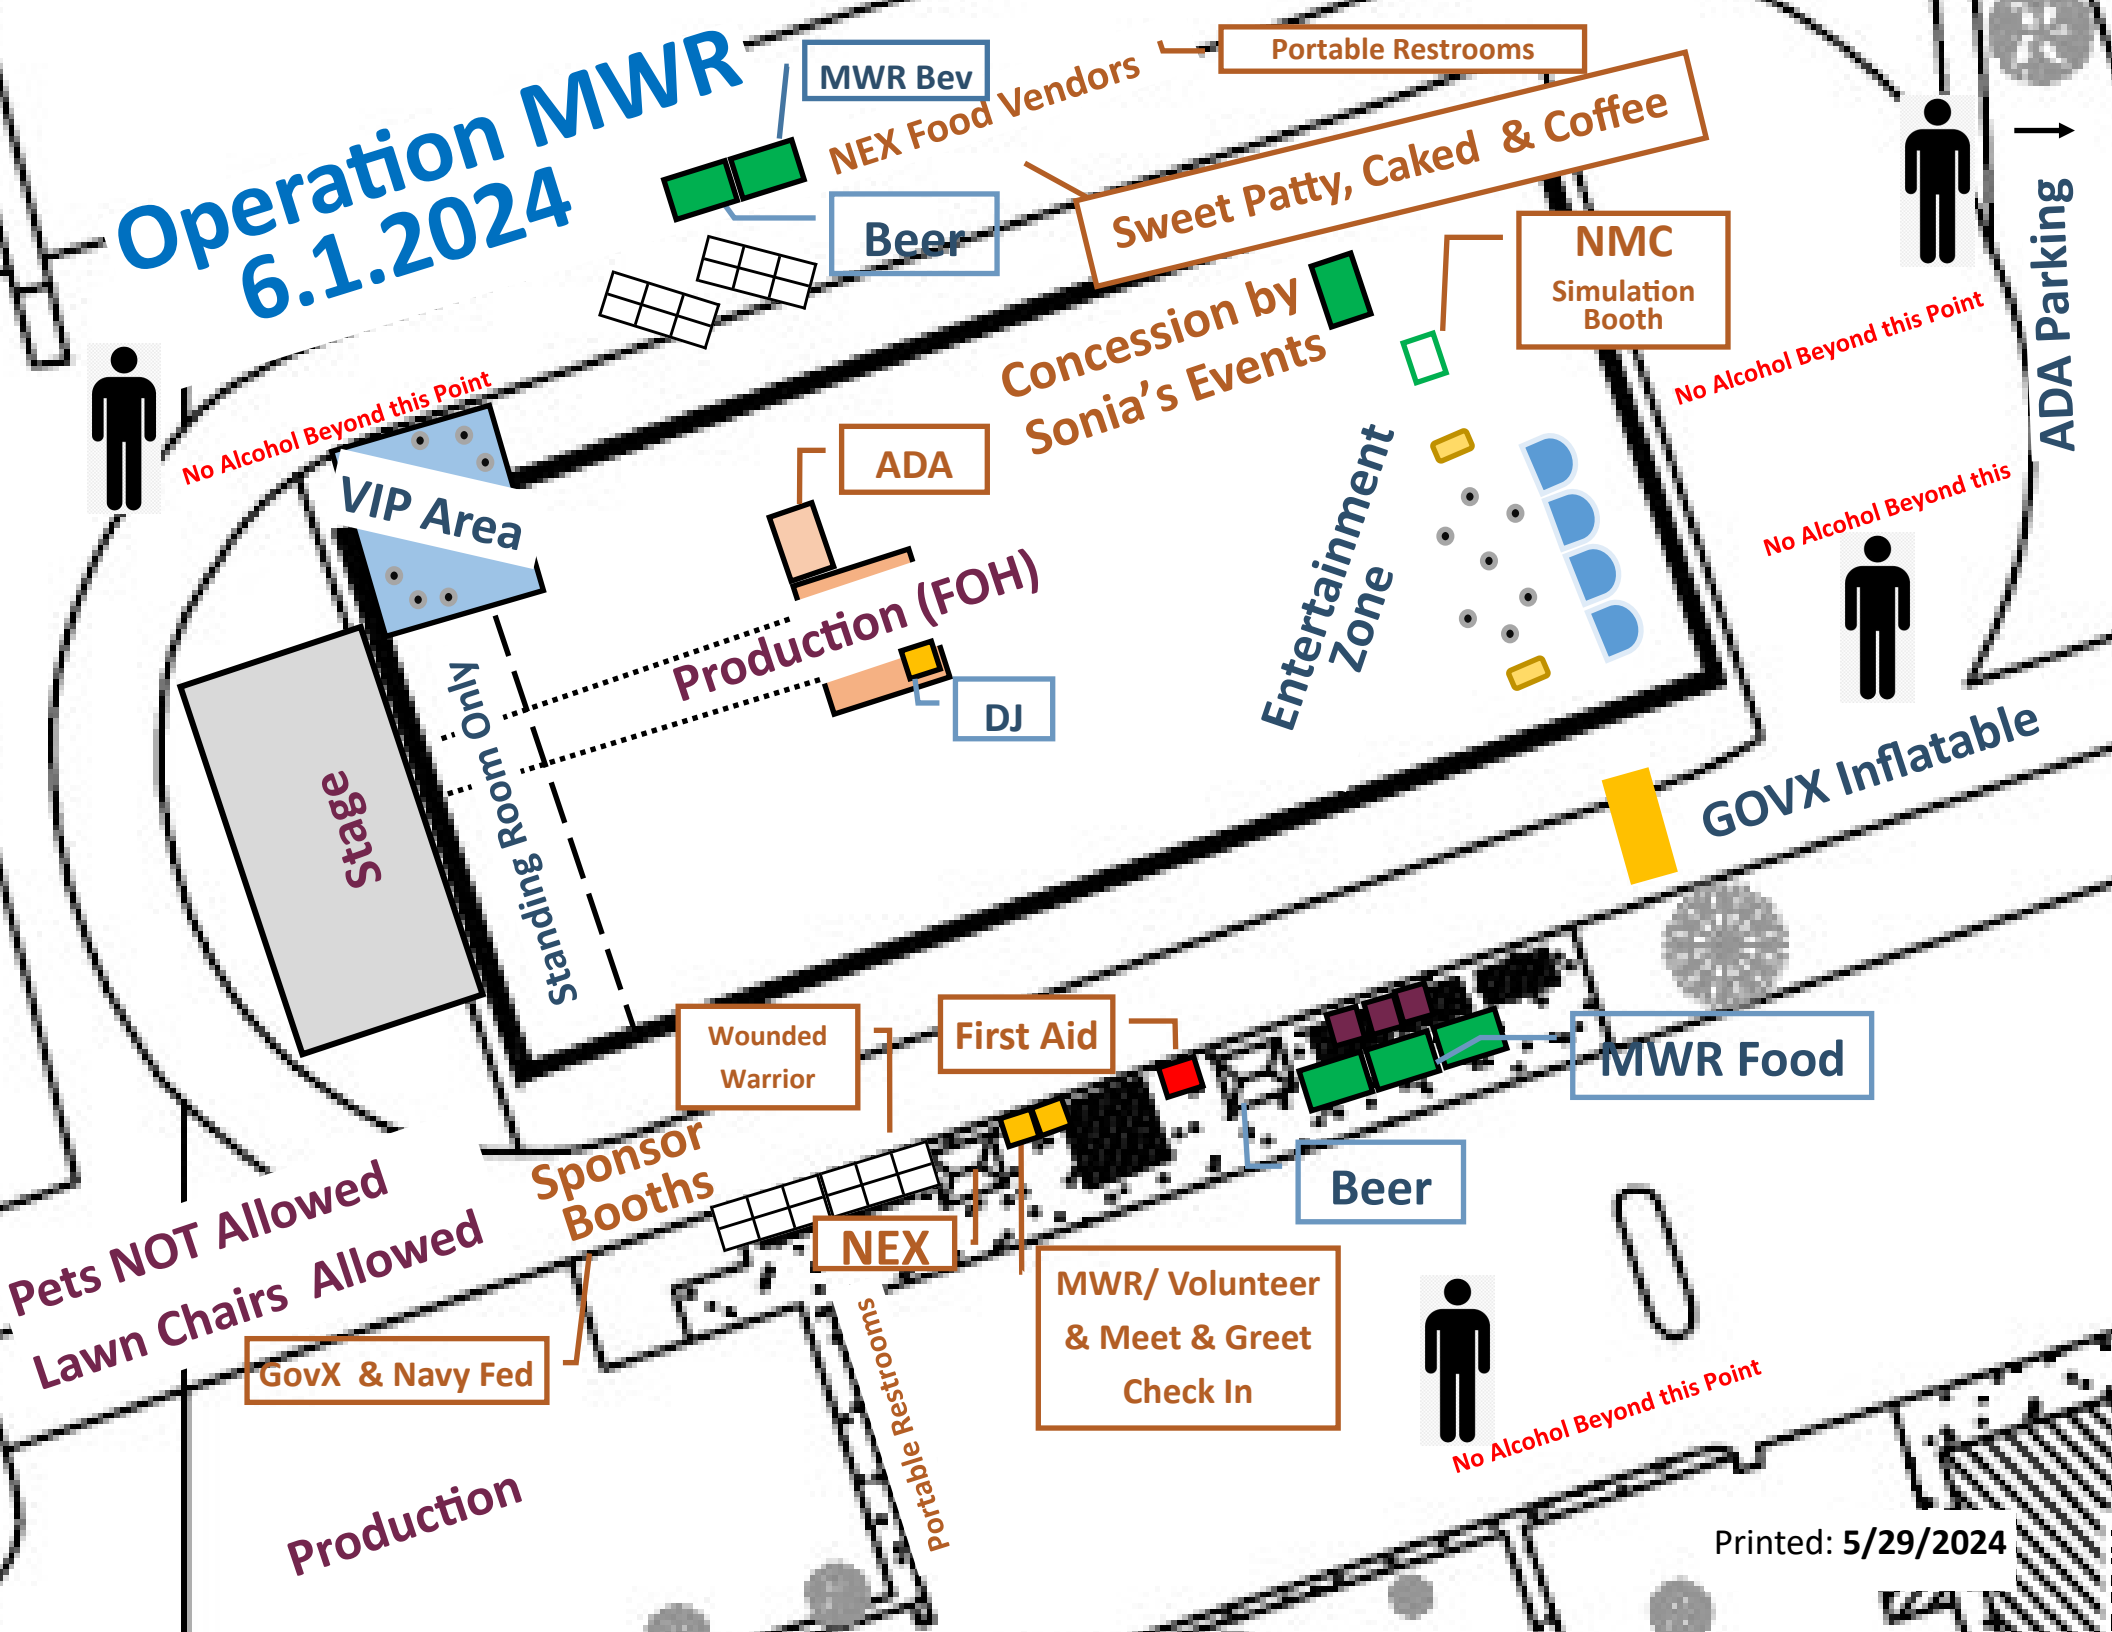

Operation MWR 6.1.2024

No Alcohol Beyond this Point

No Alcohol Beyond this Point

No Alcohol Beyond this Point

No Alcohol Beyond this Point

Operation MWR 6.01.2024

Shuttle Route & Gate Hours

Gate Hours

Gate 32: 1400-2300

Gate 43: 24/7

Gate 29: Outbound Only (Post -Show)

Shuttle Stops

Shuttle Route

Parking